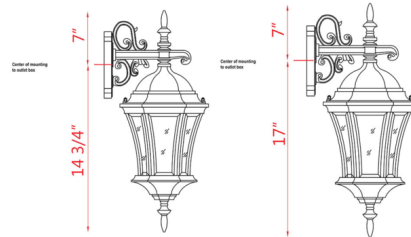

By Z-Lite

Description

For a bold look, this Wakefield Outdoor Wall Light is sure to please. Using bold detailing finished in beautiful color, and clear beveled glass for a bright spill of light, this fixture is sure to create a unique statement. These fixtures are made of aluminum for years of durability

Shown in black / clear beveled

Specifications

COLOR	Clear Beveled
BODY FINISH	Black
WATTAGE	17W
DIMMER	Standard 120V
DIMENSIONS	10"L x 9.5"W x 24"H
BULB NOT INCLUDED	1 x A19/Medium (E26)/17W/120V LED
COUNTRY OF ORIGIN	China