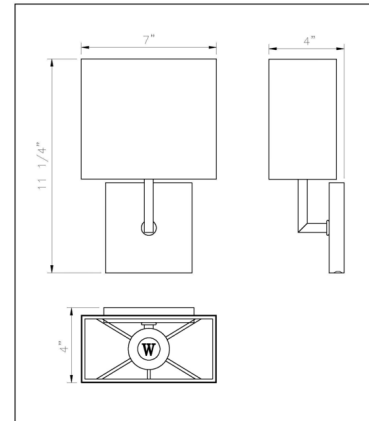

By Z-Lite

Description

Add a spirited contemporary look with light style, choosing this metal Saxon Wall sconce to infuse targeted lighting in a modern bath or living space. This light from the Saxon features a clean silhouette with a backplate and arm made of elegant finish steel and a box shade wrapped in crisp white fabric.

Shown in olde brass / white

Specifications

COLOR White
BODY FINISH Olde Brass
WATTAGE 9W
DIMMER Standard 120V
DIMENSIONS 7"W x 11.25"H x 4"D
BULB NOT INCLUDED 1 x B10/Candelabra (E12)/9W/120V LED
COUNTRY OF ORIGIN China