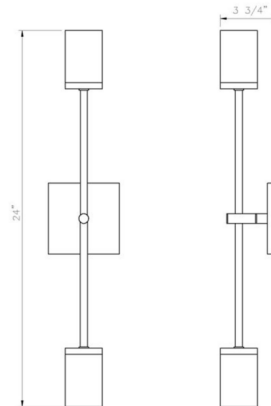

By Z-Lite

Description

Style simplicity goes dramatic with a nod to Native American heritage, borrowing from an aesthetic tribal staple and repurposing it to fit modern to transitional homes. This Calumet wall sconce from the Calumet collection delivers a simple refined silhouette with a steel wall mount and frame and chic finish end cap pipe-inspired shades illuminating uplighting and downlighting. Can be mounted vertical or horizontally.

Shown in matte black / olde brass

Specifications

COLOR	N/A
BODY FINISH	Matte Black / Olde Brass
WATTAGE	13W
DIMMER	Standard 120V
DIMENSIONS	4.5"W x 24"H x 3.75"D
BULB NOT INCLUDED	2 x MR16/GU10/6.5W/120V LED
COUNTRY OF ORIGIN	China