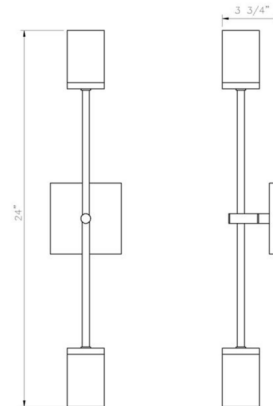

By Z-Lite

Description

Style simplicity goes dramatic with a nod to Native American heritage, borrowing from an aesthetic tribal staple and repurposing it to fit modern to transitional homes. This Calumet wall sconce from the Calumet collection delivers a simple refined silhouette with a steel wall mount and frame and chic finish end cap pipe-inspired shades illuminating uplighting and downlighting. Can be mounted vertical or horizontally.

Shown in matte black / olde brass

Specifications

COLOR	N/A
BODY FINISH	Matte Black / Olde Brass
WATTAGE	13W
DIMMER	Standard 120V
DIMENSIONS	4.5"W x 24"H x 3.75"D
BULB NOT INCLUDED	2 x MR16/GU10/6.5W/120V LED
COUNTRY OF ORIGIN	China