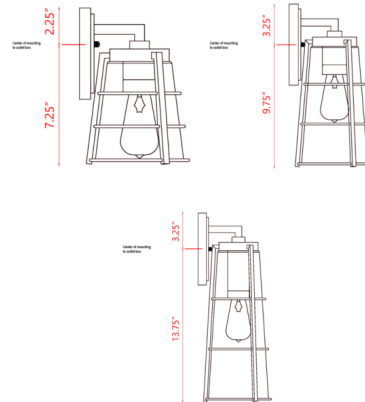

By Z-Lite

Description

Moving vintage in a modern direction, this Helix outdoor wall light features a village inspired look with nautical flavor. Embrace a hand worked black finish aluminum frame that holds a conical clear seeded glass shade and adds linear accents showcasing a lantern effect. This light borrows from industrial influenced aesthetics and supplies plenty of personality.

Shown in black / clear seedy

Specifications

COLOR	Clear Seedy
BODY FINISH	Black
WATTAGE	9W
DIMMER	Standard 120V
DIMENSIONS	6"W x 13"H x 6.75"D
BULB NOT INCLUDED	1 x A19/Medium (E26)/9W/120V LED
OTHER BULB OPTIONS	1 x Edison ST-Shape/Medium (E26)/120V LED
COUNTRY OF ORIGIN	China