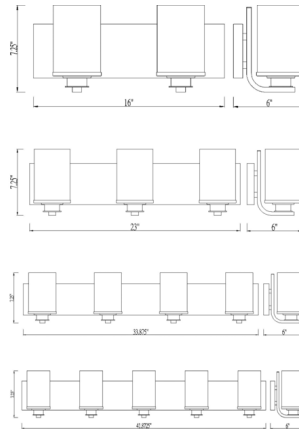

Description

Light up a modern or transitional bath space with this elegant Beckett Bathroom Vanity light. Showcasing a hint of village nautical fare, its romantic clear seedy glass cylinder shades offer a heady effect. A rectangular steel mount and accents fashioned of bold finish steel deliver a tasteful aesthetic.

Shown in matte black / clear seedy

Specifications

COLOR	Clear Seedy
BODY FINISH	Matte Black
WATTAGE	51W
DIMMER	Standard 120V
DIMENSIONS	23"W x 7.25"H x 6"D
BULB NOT INCLUDED	3 x A19/Medium (E26)/17W/120V LED
COUNTRY OF ORIGIN	China