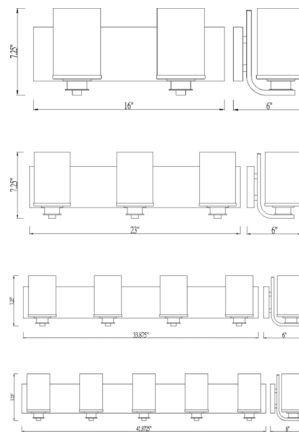

### Specifications

COLOR	Clear Seedy
BODY FINISH	Matte Black
WATTAGE	51W
DIMMER	Standard 120V
DIMENSIONS	23"W x 7.25"H x 6"D
BULB NOT INCLUDED	3 x A19/Medium (E26)/17W/120V LED
COUNTRY OF ORIGIN	China

CLICK TO VIEW PRODUCT