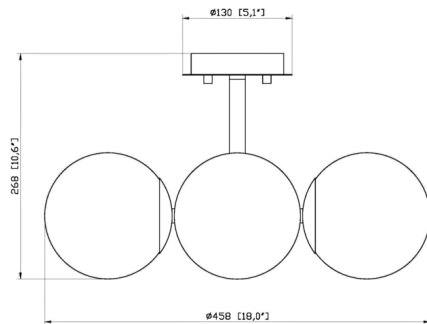

Shown in matte black / matte opal

Specifications

COLOR	Matte Opal
BODY FINISH	Matte Black
WATTAGE	240W
DIMMER	Standard 120V
DIMENSIONS	18"W x 10.6"H
BULB NOT INCLUDED	4 x B10/Candelabra (E12)/60W/120V Incandescent
COUNTRY OF ORIGIN	China