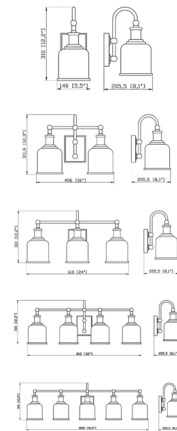

Lightology

lightology.com
866-954-4489
04-25-26

Project: _____

Company: _____

Location: _____ Fixture Type: _____

SPEC #: **ZLT1257776**

Approved On: _____ Approved By: _____

Bryant Bathroom Vanity Light By Z-Lite

Description

This Bryant bathroom vanity light introduces a charming nautical vibe with industrial flavor. Admire a bold finish steel frame and wall mount that contrast with glass shades. A curved arm, ornate holders, and lipped shades generate extra charm that stylize a custom bath space. Can be mounted up or down. Note: Matte opal glass available in Black finish only.

Shown in matte black / clear seedy

Specifications

COLOR	Clear Seedy
BODY FINISH	Matte Black
WATTAGE	27W
DIMMER	Standard 120V
DIMENSIONS	24"W x 12.25"H x 8"D
BULB NOT INCLUDED	3 x A19/Medium (E26)/9W/120V LED
COUNTRY OF ORIGIN	China