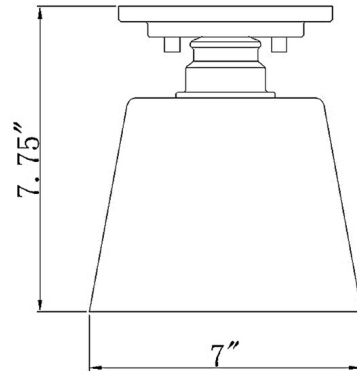

Specifications

COLOR	Clear
BODY FINISH	Brushed Nickel
WATTAGE	17W
DIMMER	Standard 120V
DIMENSIONS	7"W x 7.75"H x 7"D
BULB NOT INCLUDED	1 x A19/Medium (E26)/17W/120V LED
OTHER BULB OPTIONS	1 x Edison ST-Shape/Medium (E26)/120V LED
COUNTRY OF ORIGIN	China