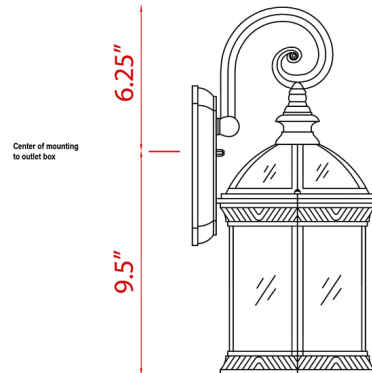

Description

Inspired by the carriage lights of old, the Annex outdoor wall light offers transitional style for any decor. The Annex will suit any decor, modern or traditional.

Shown in black / clear beveled

Specifications

COLOR	Clear Beveled
BODY FINISH	Black
WATTAGE	17W
DIMMER	Standard 120V
DIMENSIONS	8"W x 15.75"H x 8.25"D
BULB NOT INCLUDED	1 x A19/Medium (E26)/17W/120V LED
COUNTRY OF ORIGIN	China

CLICK TO VIEW PRODUCT