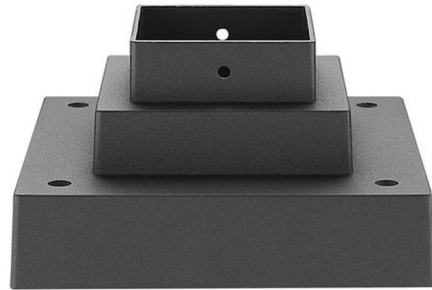

# Lightology

lightology.com  
866-954-4489  
05-24-26

Project: \_\_\_\_\_

Company: \_\_\_\_\_

Location: \_\_\_\_\_ Fixture Type: \_\_\_\_\_

SPEC #: **ZLT1257821**

Approved On: \_\_\_\_\_ Approved By: \_\_\_\_\_

## Outdoor Pier Mount Square Stepped Base Accessory By Z-Lite

### Description

Outdoor Pier Mount Base Accessory in cast aluminum. Designed for use with Z-Lite outdoor pier mount fixtures.

Shown in black

### Specifications

COLOR	N/A
BODY FINISH	Black
WATTAGE	N/A
DIMMER	N/A
DIMENSIONS	6.75"W x 3.5"H x 6.75"D
BULB	N/A
COUNTRY OF ORIGIN	China

CLICK TO VIEW PRODUCT

Notes: