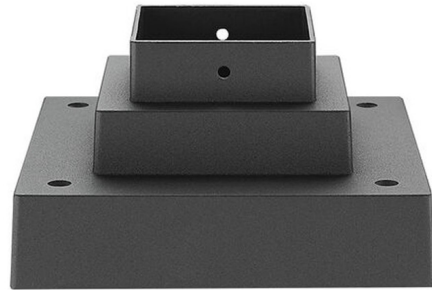

# Lightology

lightology.com  
866-954-4489  
06-18-25

Project: \_\_\_\_\_

Company: \_\_\_\_\_

Location: \_\_\_\_\_ Fixture Type: \_\_\_\_\_

SPEC #: **ZLT1257821**

Approved On: \_\_\_\_\_ Approved By: \_\_\_\_\_

## Outdoor Pier Mount Square Stepped Base Accessory By Z-Lite

### Description

Outdoor Pier Mount Base Accessory in cast aluminum. Designed for use with Z-Lite outdoor pier mount fixtures.

Shown in black

### Specifications

COLOR	N/A
BODY FINISH	Black
WATTAGE	N/A
DIMMER	N/A
DIMENSIONS	6.75"W x 3.5"H x 6.75"D
BULB	N/A
COUNTRY OF ORIGIN	China

CLICK TO VIEW PRODUCT

Notes: