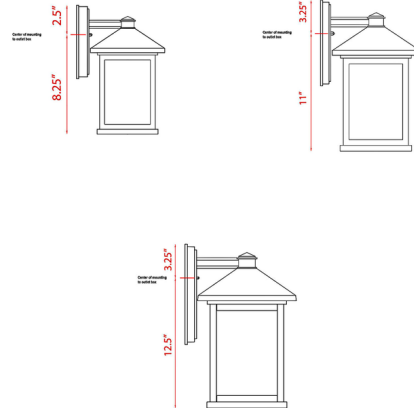

Description

The timeless, mission styling of the Portland outdoor wall light displays clean lines to suit both contemporary and traditional decors. Clear beveled glass paired with black comprised of cast aluminum which withstands nature's seasonal elements. Available with Clear glass in Black finish or Clear Seedy glass in Oil Rubbed Bronze finish.

Shown in black / clear

Specifications

COLOR	Clear
BODY FINISH	Black
WATTAGE	17W
DIMMER	Standard 120V
DIMENSIONS	6"W x 10.25"H x 7.125"D
BULB NOT INCLUDED	1 x A19/Medium (E26)/17W/120V LED
OTHER BULB OPTIONS	1 x Edison ST-Shape/Medium (E26)/120V LED
COUNTRY OF ORIGIN	China