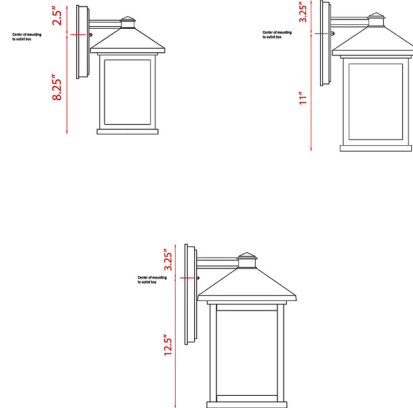

Description

The timeless, mission styling of the Portland outdoor wall light displays clean lines to suit both contemporary and traditional decors. Clear beveled glass paired with black comprised of cast aluminum which withstands nature's seasonal elements. Available with Clear glass in Black finish or Clear Seedy glass in Oil Rubbed Bronze finish.

Shown in black / clear

Specifications

COLOR	Clear
BODY FINISH	Black
WATTAGE	17W
DIMMER	Standard 120V
DIMENSIONS	6"W x 10.25"H x 7.125"D
BULB NOT INCLUDED	1 x A19/Medium (E26)/17W/120V LED
OTHER BULB OPTIONS	1 x Edison ST-Shape/Medium (E26)/120V LED
COUNTRY OF ORIGIN	China