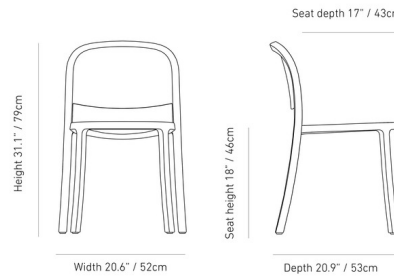

## 1 Inch Reclaimed Stacking Chair By Emeco

### Specifications

COLOR	Sand Polypropylene
BODY FINISH	N/A
WATTAGE	N/A
DIMMER	N/A
DIMENSIONS	20.6"W x 31.1"H x 20.9"D
BULB	N/A
COUNTRY OF ORIGIN	United States

### Technical Information

PRODUCT DIMENSIONS	Seat Height: 18"
--------------------	------------------

CLICK TO VIEW PRODUCT

Notes: