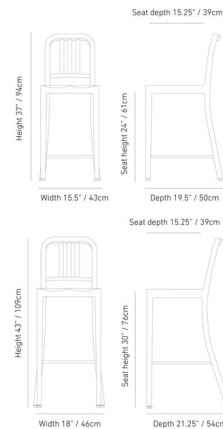

Lightology

lightology.com
866-954-4489
07-07-26

Project: _____

Company: _____

Location: _____ Fixture Type: _____

SPEC #: **EMC1258120**

Approved On: _____ Approved By: _____

1006 Navy Collection Bar/ Counter Stool By Emeco

Shown in hand brushed aluminum

Specifications

COLOR	N/A
BODY FINISH	Hand Brushed Aluminum
WATTAGE	N/A
DIMMER	N/A
DIMENSIONS	15.5"W x 37"H x 19.5"D
BULB	N/A
COUNTRY OF ORIGIN	United States

CLICK TO VIEW PRODUCT