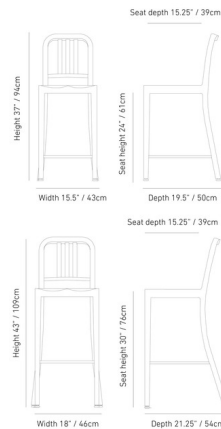

Lightology

lightology.com
866-954-4489
04-23-26

Project: _____

Company: _____

Location: _____ Fixture Type: _____

SPEC #: **EMC1258120**

Approved On: _____ Approved By: _____

1006 Navy Collection Bar/ Counter Stool By Emeco

Shown in hand brushed aluminum

Specifications

COLOR	N/A
BODY FINISH	Hand Brushed Aluminum
WATTAGE	N/A
DIMMER	N/A
DIMENSIONS	15.5"W x 37"H x 19.5"D
BULB	N/A
COUNTRY OF ORIGIN	United States

CLICK TO VIEW PRODUCT