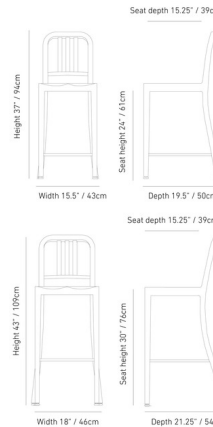

## 1006 Navy Collection Bar/ Counter Stool By Emeco

### Specifications

COLOR	.....	N/A
BODY FINISH	.....	Hand Polished Aluminum
WATTAGE	.....	N/A
DIMMER	.....	N/A
DIMENSIONS	.....	15.5"W x 37"H x 19.5"D
BULB	.....	N/A
COUNTRY OF ORIGIN	.....	United States