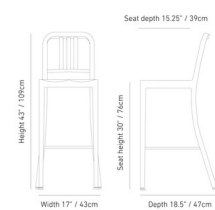

### Description

111 Navy Bar/ COunter Stool is the first ever stool made from recycled plastic bottles. Each stool is made from around 200 plastic bottles. Made in the USA and built to stand up to tough use. Suitable for outdoor use.

### Specifications

COLOR	N/A
BODY FINISH	Bordeaux PET
WATTAGE	N/A
DIMMER	N/A
DIMENSIONS	16.5"W x 38"H x 18"D
BULB	N/A
COUNTRY OF ORIGIN	United States

CLICK TO VIEW PRODUCT

Notes: