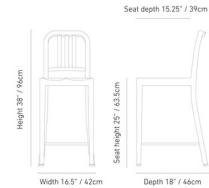

Lightology

lightology.com
866-954-4489
05-24-26

Project: _____

Company: _____

Location: _____ Fixture Type: _____

SPEC #: **EMC1258201**

Approved On: _____ Approved By: _____

111 Navy Collection Bar/ Counter Stool By Emeco

Shown in bordeaux pet

COUNTER STOOL

BAR STOOL

Specifications

COLOR	N/A
BODY FINISH	Bordeaux PET
WATTAGE	N/A
DIMMER	N/A
DIMENSIONS	16.5"W x 38"H x 18"D
BULB	N/A
COUNTRY OF ORIGIN	United States

CLICK TO VIEW PRODUCT