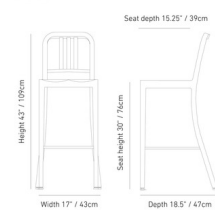

Shown in bordeaux pet

COUNTER STOOL

BAR STOOL

Specifications

COLOR	N/A
BODY FINISH	Bordeaux PET
WATTAGE	N/A
DIMMER	N/A
DIMENSIONS	16.5"W x 38"H x 18"D
BULB	N/A
COUNTRY OF ORIGIN	United States

CLICK TO VIEW PRODUCT