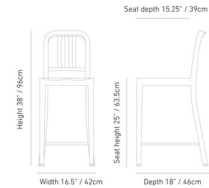

COUNTER STOOL

BAR STOOL