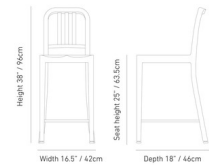

### Description

111 Navy Bar/ COunter Stool is the first ever stool made from recycled plastic bottles. Each stool is made from around 200 plastic bottles. Made in the USA and built to stand up to tough use. Suitable for outdoor use.

Shown in bordeaux pet

COUNTER STOOL

Seat depth 15.25" / 39cm

BAR STOOL

Seat depth 15.25" / 39cm

### Specifications

COLOR . . . . .	N/A
BODY FINISH . . . . .	Bordeaux PET
WATTAGE . . . . .	N/A
DIMMER . . . . .	N/A
DIMENSIONS . . . . .	17"W x 43"H x 18.5"D
BULB . . . . .	N/A
COUNTRY OF ORIGIN . . . . .	United States