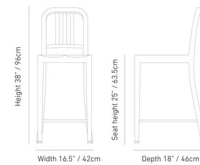

Description

111 Navy Bar/ Counter Stool is the first ever stool made from recycled plastic bottles. Each stool is made from around 200 plastic bottles. Made in the USA and built to stand up to tough use. Suitable for outdoor use.

Shown in dark blue

COUNTER STOOL

Seat depth 15.25" / 39cm

BAR STOOL

Seat depth 15.25" / 39cm

Specifications

COLOR	N/A
BODY FINISH	Dark Blue
WATTAGE	N/A
DIMMER	N/A
DIMENSIONS	17"W x 43"H x 18.5"D
BULB	N/A
COUNTRY OF ORIGIN	United States