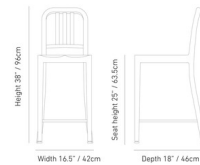

Description

111 Navy Bar/ COunter Stool is the first ever stool made from recycled plastic bottles. Each stool is made from around 200 plastic bottles. Made in the USA and built to stand up to tough use. Suitable for outdoor use.

Shown in dark blue

COUNTER STOOL

Seat depth 15.25" / 39cm

BAR STOOL

Seat depth 15.25" / 39cm

Specifications

COLOR	N/A
BODY FINISH	Dark Blue
WATTAGE	N/A
DIMMER	N/A
DIMENSIONS	17"W x 43"H x 18.5"D
BULB	N/A
COUNTRY OF ORIGIN	United States