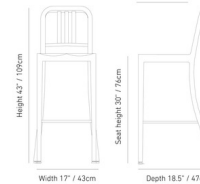

Shown in dark blue

COUNTER STOOL

Seat depth 15.25" / 39cm

BAR STOOL

Seat depth 15.25" / 39cm

Specifications

COLOR	N/A
BODY FINISH	Dark Blue
WATTAGE	N/A
DIMMER	N/A
DIMENSIONS	17"W x 43"H x 18.5"D
BULB	N/A
COUNTRY OF ORIGIN	United States