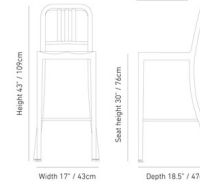

Shown in dark blue

COUNTER STOOL

Seat depth 15.25" / 39cm

BAR STOOL

Seat depth 15.25" / 39cm

Specifications

COLOR	N/A
BODY FINISH	Dark Blue
WATTAGE	N/A
DIMMER	N/A
DIMENSIONS	17"W x 43"H x 18.5"D
BULB	N/A
COUNTRY OF ORIGIN	United States