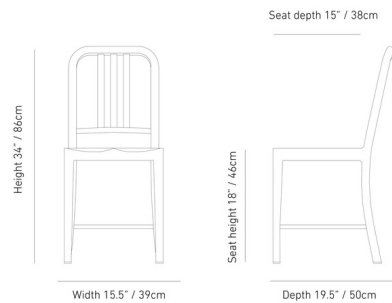

By Emeco

Description

111 Navy Collection Chair is the first ever chair made from recycled bottles. Each chair is made from at around 170 plastic bottles. Made in the USA and built to stand up to tough use. Suitable for outdoor use.

Shown in bordeaux pet

Specifications

| | |
|-------------------|------------------------|
| COLOR | N/A |
| BODY FINISH | Bordeaux PET |
| WATTAGE | N/A |
| DIMMER | N/A |
| DIMENSIONS | 15.5"W x 34"H x 19.5"D |
| BULB | N/A |
| COUNTRY OF ORIGIN | United States |

Technical Information

| | |
|--------------------|------------------|
| PRODUCT DIMENSIONS | Seat Height: 18" |
|--------------------|------------------|

CLICK TO VIEW PRODUCT

Notes: