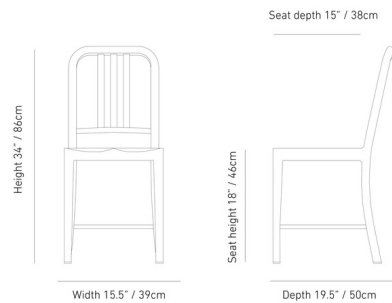

By Emeco

Description

111 Navy Collection Chair is the first ever chair made from recycled bottles. Each chair is made from at around 170 plastic bottles. Made in the USA and built to stand up to tough use. Suitable for outdoor use.

Shown in bordeaux pet

Specifications

COLOR	N/A
BODY FINISH	Bordeaux PET
WATTAGE	N/A
DIMMER	N/A
DIMENSIONS	15.5"W x 34"H x 19.5"D
BULB	N/A
COUNTRY OF ORIGIN	United States

Technical Information

PRODUCT DIMENSIONS	Seat Height: 18"
--------------------	------------------