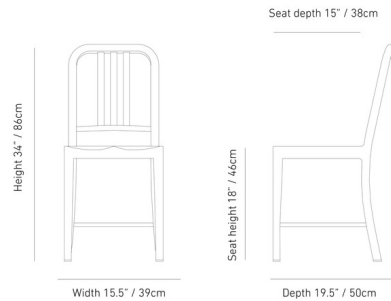

Lightology

lightology.com
866-954-4489
05-25-26

Project: _____

Company: _____

Location: _____ Fixture Type: _____

SPEC #: **EMC1258220**

Approved On: _____ Approved By: _____

111 Navy Collection Chair By Emeco

Description

111 Navy Collection Chair is the first ever chair made from recycled bottles. Each chair is made from at around 170 plastic bottles. Made in the USA and built to stand up to tough use. Suitable for outdoor use.

Shown in cypress green pet

Specifications

COLOR	N/A
BODY FINISH	Cypress Green PET
WATTAGE	N/A
DIMMER	N/A
DIMENSIONS	15.5"W x 34"H x 19.5"D
BULB	N/A
COUNTRY OF ORIGIN	United States

CLICK TO VIEW PRODUCT

Notes: