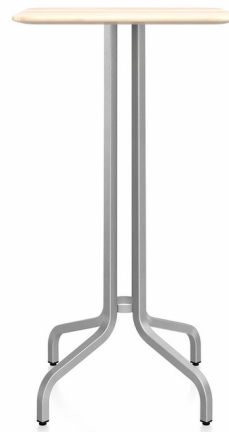

Lightology

lightology.com
866-954-4489
04-25-26

Project: _____

Company: _____

Location: _____ Fixture Type: _____

SPEC #: **EMC1258255**

Approved On: _____ Approved By: _____

1 Inch Rectangle Bar Table

By Emeco

Description

For the 1 Inch Rectangle Bar Table, Jasper Morrison tapped into Emeco's heritage in hand crafting recycled aluminum, and leveraged its signature strength, light weight, and sustainability. The base is combined with a large selection of table tops in wood, laminate or aluminum for a wide variety of applications, including outdoor. Made in USA. Note: Tables with aluminum or Accoya Wood tops are suitable for outdoor use.

Shown in hand brushed aluminum / accoya wood

Specifications

COLOR	Accoya Wood
BODY FINISH	Hand Brushed Aluminum
WATTAGE	N/A
DIMMER	N/A
DIMENSIONS	24"W x 43"H x 30"D
BULB	N/A
COUNTRY OF ORIGIN	United States