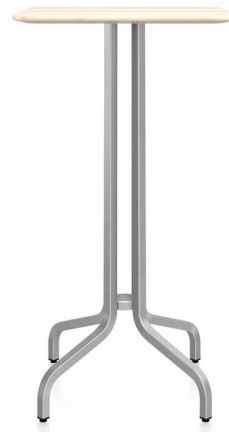

## 1 Inch Square Bar Table

By Emeco

### Description

For the 1 Inch Square Bar Table, Jasper Morrison tapped into Emeco's heritage in hand crafting recycled aluminum, and leveraged its signature strength, light weight, and sustainability. The base is combined with a large selection of table tops in wood, laminate or aluminum for a wide variety of applications, including outdoor. Made in USA. Note: Tables with aluminum or Accoya Wood tops are suitable for outdoor use.

Shown in hand brushed aluminum / accoya wood

### Specifications

COLOR	Accoya Wood
BODY FINISH	Hand Brushed Aluminum
WATTAGE	N/A
DIMMER	N/A
DIMENSIONS	24"W x 43"H
BULB	N/A
COUNTRY OF ORIGIN	United States

CLICK TO VIEW PRODUCT

Notes: