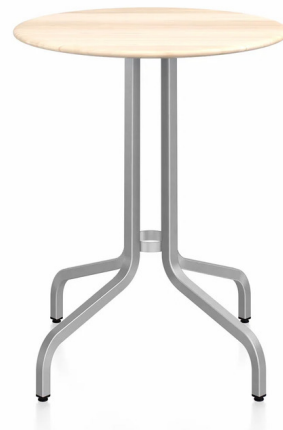

Lightology

lightology.com
866-954-4489
05-25-26

Project: _____

Company: _____

Location: _____ Fixture Type: _____

SPEC #: **EMC1258375**

Approved On: _____ Approved By: _____

1 Inch Round Cafe Table

By Emeco

Description

For the 1 Inch Round Cafe Table, Jasper Morrison tapped into Emeco's heritage in hand crafting recycled aluminum, and leveraged its signature strength, light weight, and sustainability. The base is combined with a large selection of table tops in wood, laminate or aluminum for a wide variety of applications, including outdoor. Made in USA. Note: Tables with aluminum or Accoya Wood tops are suitable for outdoor use.

Shown in hand brushed aluminum / accoya wood

Specifications

COLOR	Accoya Wood
BODY FINISH	Hand Brushed Aluminum
WATTAGE	N/A
DIMMER	N/A
DIMENSIONS	24"W x 28.4"H
BULB	N/A
COUNTRY OF ORIGIN	United States

CLICK TO VIEW PRODUCT