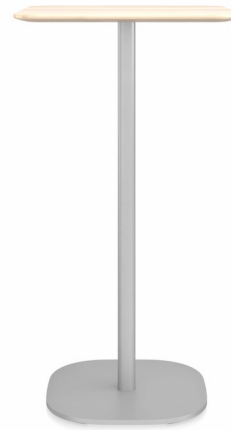

## 2 Inch Flat Base Bar/ Counter Table

By Emeco

### Description

The versatile 2 Inch Flat Base Bar/ Counter Table by Jasper Morrison is offered in various sizes and materials. The table column is beautifully formed to a softly rounded square shape with a flat base. The large collection offers solutions for a wide variety of settings. Made in USA. Note: Outdoor approved in combination with aluminum or accoya wood table tops.

Shown in hand brushed aluminum / accoya wood

### Specifications

COLOR	Accoya Wood
BODY FINISH	Hand Brushed Aluminum
WATTAGE	N/A
DIMMER	N/A
DIMENSIONS	24"W x 43"H x 30"D
BULB	N/A
COUNTRY OF ORIGIN	United States

CLICK TO VIEW PRODUCT

Notes: