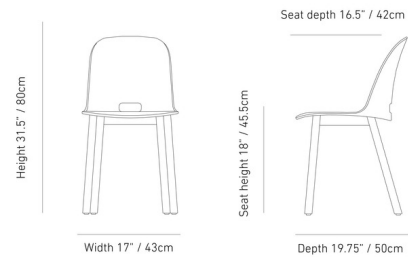

Lightology

lightology.com
866-954-4489
05-25-26

Project: _____

Company: _____

Location: _____ Fixture Type: _____

SPEC #: **EMC1259175**

Approved On: _____ Approved By: _____

Alfi Chair By Emeco

Shown in natural ash / brown

Specifications

COLOR	Brown
BODY FINISH	Natural Ash
WATTAGE	N/A
DIMMER	N/A
DIMENSIONS	17"W x 31"H x 19"D
BULB	N/A
COUNTRY OF ORIGIN	United States

CLICK TO VIEW PRODUCT

Notes: