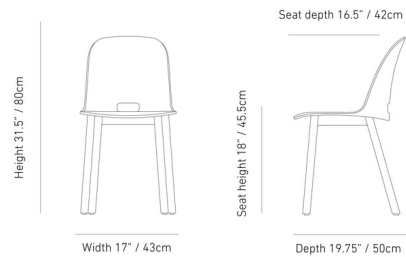

Lightology

lightology.com
866-954-4489
04-25-26

Project: _____

Company: _____

Location: _____ Fixture Type: _____

SPEC #: **EMC1259183**

Approved On: _____ Approved By: _____

Alfi Chair By Emeco

Shown in natural ash / sand polypropylene

Specifications

COLOR	Sand Polypropylene
BODY FINISH	Natural Ash
WATTAGE	N/A
DIMMER	N/A
DIMENSIONS	17"W x 31"H x 19"D
BULB	N/A
COUNTRY OF ORIGIN	United States

Technical Information

PRODUCT DIMENSIONS	Seat Height: 18"
--------------------	------------------

CLICK TO VIEW PRODUCT

Notes: