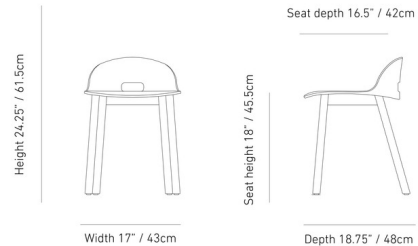

## Alfi Low Back Chair

By Emeco

### Specifications

COLOR	Brown
BODY FINISH	Natural Ash
WATTAGE	N/A
DIMMER	N/A
DIMENSIONS	17"W x 24"H x 18"D
BULB	N/A
COUNTRY OF ORIGIN	United States

CLICK TO VIEW PRODUCT

Notes: