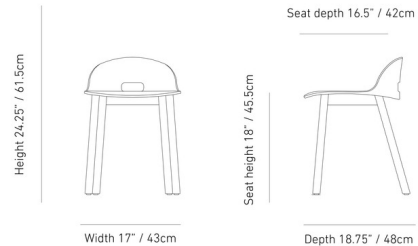

Shown in natural ash / dark grey

Specifications

COLOR	Dark Grey
BODY FINISH	Natural Ash
WATTAGE	N/A
DIMMER	N/A
DIMENSIONS	17"W x 24"H x 18"D
BULB	N/A
COUNTRY OF ORIGIN	United States

Technical Information

PRODUCT DIMENSIONS	Seat Height: 18"
--------------------	------------------

CLICK TO VIEW PRODUCT

Notes: