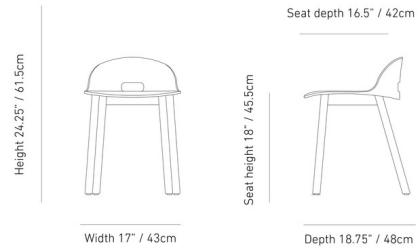

Shown in natural ash / dark grey

Specifications

COLOR	Dark Grey
BODY FINISH	Natural Ash
WATTAGE	N/A
DIMMER	N/A
DIMENSIONS	17"W x 24"H x 18"D
BULB	N/A
COUNTRY OF ORIGIN	United States

Technical Information

PRODUCT DIMENSIONS	Seat Height: 18"
--------------------	------------------

CLICK TO VIEW PRODUCT

Notes: