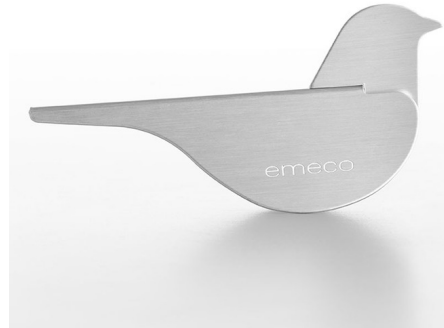

Lightology

lightology.com
866-954-4489
04-25-26

Project: _____

Company: _____

Location: _____ Fixture Type: _____

SPEC #: **EMC1259339**

Approved On: _____ Approved By: _____

Emeco Bird By Emeco

Description

The Emeco Bird is made from sheet aluminum in an economic but precise process that expresses the formal quality of the birds with a minimum of elements. The bird's simple, graceful silhouette is a natural addition to any setting - on a desk, a shelf, a coffee table or a window ledge. When placed outdoors, the breeze will add a delicate rocking movement to the birds.

Shown in aluminum

Specifications

COLOR	N/A
BODY FINISH	Aluminum
WATTAGE	N/A
DIMMER	N/A
DIMENSIONS	.6"W x 2.85"H x 1.25"D
BULB	N/A

CLICK TO VIEW PRODUCT

Notes: