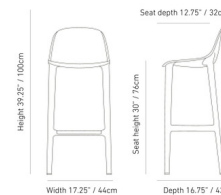

By Emeco

Description

The Broom Bar/ Counter Stool is reclaimed, recyclable and designed to last. Made in the USA from 90% waste polypropylene and reclaimed wood fiber that would normally be swept into the trash. That's why we call it Broom. Suitable for outdoor use.

Shown in yellow

COUNTER STOOL

BARSTOOL

Specifications

COLOR	Yellow
BODY FINISH	N/A
WATTAGE	N/A
DIMMER	N/A
DIMENSIONS	16"W x 33"H x 16"D
BULB	N/A
COUNTRY OF ORIGIN	United States

CLICK TO VIEW PRODUCT

Notes: