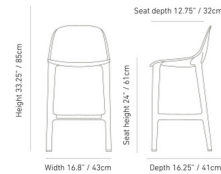

By Emeco

Description

The Broom Bar/ Counter Stool is reclaimed, recyclable and designed to last. Made in the USA from 90% waste polypropylene and reclaimed wood fiber that would normally be swept into the trash. That's why we call it Broom. Suitable for outdoor use.

Shown in yellow

COUNTER STOOL

BARSTOOL

Specifications

COLOR	Yellow
BODY FINISH	N/A
WATTAGE	N/A
DIMMER	N/A
DIMENSIONS	16"W x 33"H x 16"D
BULB	N/A
COUNTRY OF ORIGIN	United States

CLICK TO VIEW PRODUCT

Notes: