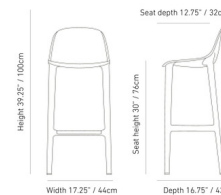

By Emeco

Description

The Broom Bar/ Counter Stool is reclaimed, recyclable and designed to last. Made in the USA from 90% waste polypropylene and reclaimed wood fiber that would normally be swept into the trash. That's why we call it Broom. Suitable for outdoor use.

Shown in dark grey

COUNTER STOOL

BARSTOOL

Specifications

COLOR	Dark Grey
BODY FINISH	N/A
WATTAGE	N/A
DIMMER	N/A
DIMENSIONS	16"W x 33"H x 16"D
BULB	N/A
COUNTRY OF ORIGIN	United States

CLICK TO VIEW PRODUCT

Notes: