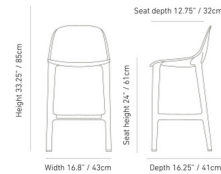

By Emeco

Description

The Broom Bar/ Counter Stool is reclaimed, recyclable and designed to last. Made in the USA from 90% waste polypropylene and reclaimed wood fiber that would normally be swept into the trash. That's why we call it Broom. Suitable for outdoor use.

Shown in dark grey

COUNTER STOOL

BARSTOOL

Specifications

COLOR	Dark Grey
BODY FINISH	N/A
WATTAGE	N/A
DIMMER	N/A
DIMENSIONS	16"W x 33"H x 16"D
BULB	N/A
COUNTRY OF ORIGIN	United States

CLICK TO VIEW PRODUCT

Notes: