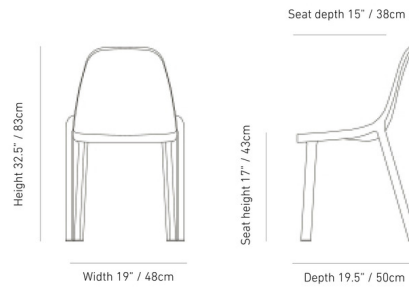

By Emeco

Description

The Broom Stacking Chair is reclaimed, recyclable and designed to last. Made in the USA from 90% waste polypropylene and reclaimed wood fiber that would normally be swept into the trash. That's why we call it Broom. Suitable for outdoor use. Stacks 6 high.

Shown in yellow

Specifications

COLOR	Yellow
BODY FINISH	N/A
WATTAGE	N/A
DIMMER	N/A
DIMENSIONS	19"W x 32.5"H x 19.5"D
BULB	N/A
COUNTRY OF ORIGIN	United States

CLICK TO VIEW PRODUCT

Notes: