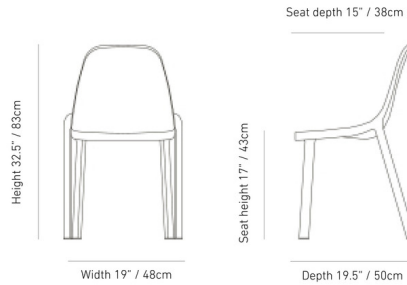

Lightology

lightology.com
866-954-4489
07-03-26

Project: _____
Company: _____
Location: _____ Fixture Type: _____
SPEC #: **EMC1259353**
Approved On: _____ Approved By: _____

Broom Stacking Chair By Emeco

Shown in dark grey

Specifications

COLOR Dark Grey
BODY FINISH N/A
WATTAGE N/A
DIMMER N/A
DIMENSIONS 19"W x 32.5"H x 19.5"D
BULB N/A
COUNTRY OF ORIGIN United States

Technical Information

PRODUCT DIMENSIONS Seat Height: 18"