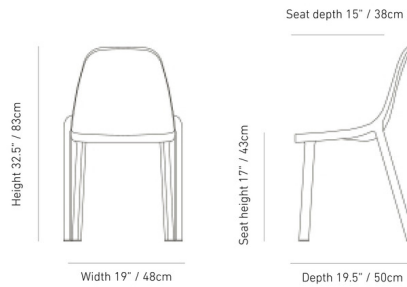

## Broom Stacking Chair

By Emeco

### Specifications

COLOR	Dark Grey
BODY FINISH	N/A
WATTAGE	N/A
DIMMER	N/A
DIMENSIONS	19"W x 32.5"H x 19.5"D
BULB	N/A
COUNTRY OF ORIGIN	United States

### Technical Information

PRODUCT DIMENSIONS	Seat Height: 18"
--------------------	------------------

CLICK TO VIEW PRODUCT

Notes: