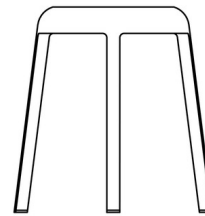

Description

The Za Stool is handcrafted from recycled aluminum and guaranteed for life. Za means a place to sit in Japanese a name that speaks to the multi-functionality of a simple stool that can be used anywhere, indoors and outdoors. A simple and timeless stool, built for lifetimes of use, to be kept, cherished and passed on for generations. Built by hand from recycled aluminum in Hanover, Pennsylvania. Guaranteed for life.

Shown in white grey aluminum

Seat depth:
17.875" / 45.4cm

Height/seat height 18.75" / 47.6cm

Width/depth:
17.875" / 45.4cm

Specifications

COLOR	N/A
BODY FINISH	White Grey Aluminum
WATTAGE	N/A
DIMMER	N/A
DIMENSIONS	17.87"W x 18.75"H x 17.87"D
BULB	N/A
COUNTRY OF ORIGIN	United States