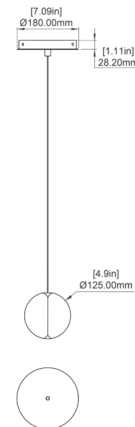

### Specifications

COLOR . . . . . Clear White  
BODY FINISH . . . . . White Canopy  
WATTAGE . . . . . 2W  
DIMMER . . . . . 0-10V  
DIMENSIONS . . . . . 4.9"W x 4.9"H x 1.1"D  
BULB INCLUDED . . . . . 1 x JC/G4 (bipin)/2W/12V LED  
COUNTRY OF ORIGIN . . . . . Canada