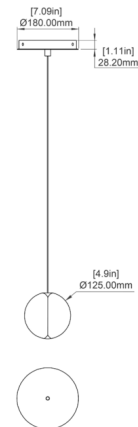

### Specifications

COLOR . . . . . Clear White  
BODY FINISH . . . . . White Canopy  
WATTAGE . . . . . 2W  
DIMMER . . . . . 0-10V  
DIMENSIONS . . . . . 4.9"W x 4.9"H x 1.1"D  
BULB INCLUDED . . . . . 1 x JC/G4 (bipin)/2W/12V LED  
COUNTRY OF ORIGIN . . . . . Canada