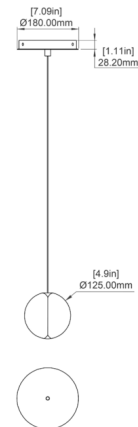

### Specifications

COLOR . . . . . Clear White  
BODY FINISH . . . . . White Canopy  
WATTAGE . . . . . 2W  
DIMMER . . . . . Standard 120V  
DIMENSIONS . . . . . 4.9"W x 4.9"H x 1.1"D  
BULB INCLUDED . . . . . 1 x JC/G4 (bipin)/2W/12V LED  
COUNTRY OF ORIGIN . . . . . Canada