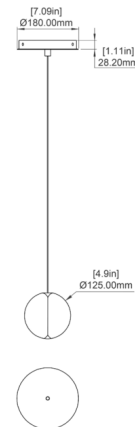

### Specifications

COLOR . . . . . Clear White  
BODY FINISH . . . . . Brass Canopy  
WATTAGE . . . . . 2W  
DIMMER . . . . . 0-10V  
DIMENSIONS . . . . . 4.9"W x 4.9"H x 1.1"D  
BULB INCLUDED . . . . . 1 x LED/G4 (bipin)/2W/120V LED  
COUNTRY OF ORIGIN . . . . . Canada