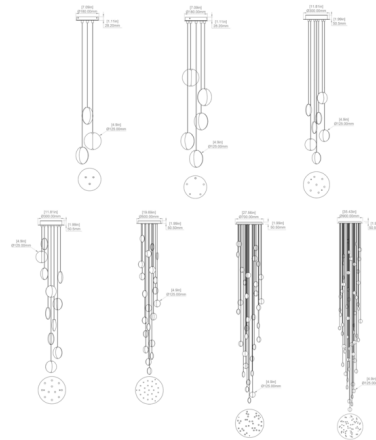

By Matthew McCormick

Description

Simple yet stunning, the Ova Multi-Light Pendant produces an ethereal glow for an elegant ambiance in any space. The pendants are meticulously handcrafted from layers of glass with a inner core that gently diffuses light. Choose between a frosted outer layer for an even softer look, or a clear outer layer for an added sense of depth. Note: Driver included. 100-277VAC. Brushed Brass canopy is only available with Frosted White, Clear White, Clear Amber, and Satin Amber shades.

Specifications

COLOR Frosted White
BODY FINISH White Canopy
WATTAGE 6W
DIMMER Low Voltage Electronic
DIMENSIONS 7.09"W x 5.31"H
BULB INCLUDED 3 x LED/G4 (bipin)/2W/12V LED
COUNTRY OF ORIGIN Canada

Technical Information

LAMP COLOR 2700K
LUMENS/WATT 375.00
LUMINOUS FLUX 750 lumens

Shown in white canopy / frosted white

CLICK TO VIEW PRODUCT

Notes: