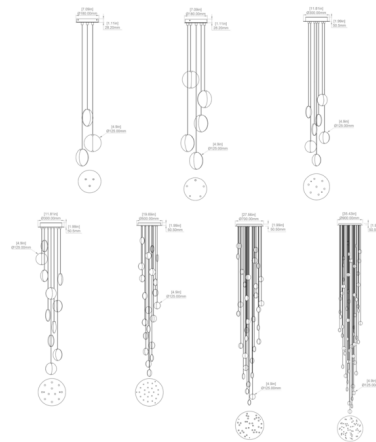

By Matthew McCormick

Description

Simple yet stunning, the Ova Multi-Light Pendant produces an ethereal glow for an elegant ambiance in any space. The pendants are meticulously handcrafted from layers of glass with a inner core that gently diffuses light. Choose between a frosted outer layer for an even softer look, or a clear outer layer for an added sense of depth. Note: Driver included. 100-277VAC. Brushed Brass canopy is only available with Frosted White, Clear White, Clear Amber, and Satin Amber shades.

Specifications

COLOR Frosted White
BODY FINISH White Canopy
WATTAGE 6W
DIMMER Low Voltage Electronic
DIMENSIONS 7.09"W x 5.31"H
BULB INCLUDED 3 x LED/G4 (bipin)/2W/12V LED
COUNTRY OF ORIGIN Canada

Technical Information

LAMP COLOR 2700K
LUMENS/WATT 375.00
LUMINOUS FLUX 750 lumens

Shown in white canopy / frosted white

CLICK TO VIEW PRODUCT

Notes: