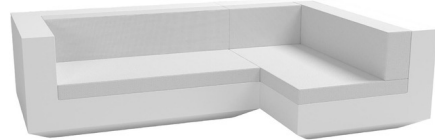

## Vela 2 Seater Outdoor Sectional By Vondom

### Description

Enjoy your well-earned rest and relaxation with the Vela Outdoor Sectional. This sleek L-shaped sectional is constructed from a polyethylene resin base with seat and back cushions upholstered in durable fabric, making it suitable for both indoor and outdoor use. Pair with other pieces from the Vela collection to curate the perfect lounge space.

Shown in white / nautical white

### Specifications

COLOR	Nautical White
BODY FINISH	White
WATTAGE	N/A
DIMMER	N/A
DIMENSIONS	102.25"W x 28.25"H x 63"D
BULB	N/A
COUNTRY OF ORIGIN	Spain