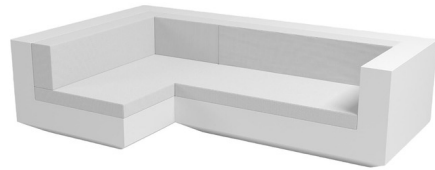

Lightology

lightology.com
866-954-4489
04-06-26

Project: _____

Company: _____

Location: _____ Fixture Type: _____

SPEC #: **VND1260418**

Approved On: _____ Approved By: _____

Vela 2 Seater Outdoor Sectional By Vondom

Description

Enjoy your well-earned rest and relaxation with the Vela Outdoor Sectional. This sleek L-shaped sectional is constructed from a polyethylene resin base with seat and back cushions upholstered in durable fabric, making it suitable for both indoor and outdoor use. Pair with other pieces from the Vela collection to curate the perfect lounge space.

Shown in white / nautical white

Specifications

COLOR	Nautical White
BODY FINISH	White
WATTAGE	N/A
DIMMER	N/A
DIMENSIONS	102.25"W x 28.25"H x 63"D
BULB	N/A
COUNTRY OF ORIGIN	Spain

CLICK TO VIEW PRODUCT

Notes: