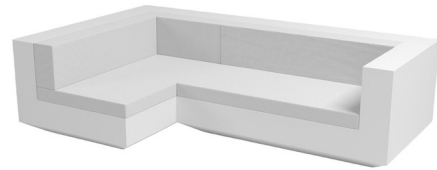

Lightology

lightology.com
866-954-4489
05-22-26

Project: _____

Company: _____

Location: _____ Fixture Type: _____

SPEC #: **VND1260418**

Approved On: _____ Approved By: _____

Vela 2 Seater Outdoor Sectional By Vondom

Description

Enjoy your well-earned rest and relaxation with the Vela Outdoor Sectional. This sleek L-shaped sectional is constructed from a polyethylene resin base with seat and back cushions upholstered in durable fabric, making it suitable for both indoor and outdoor use. Pair with other pieces from the Vela collection to curate the perfect lounge space.

Shown in white / nautical white

Specifications

COLOR	Nautical White
BODY FINISH	White
WATTAGE	N/A
DIMMER	N/A
DIMENSIONS	102.25"W x 28.25"H x 63"D
BULB	N/A
COUNTRY OF ORIGIN	Spain

CLICK TO VIEW PRODUCT

Notes: