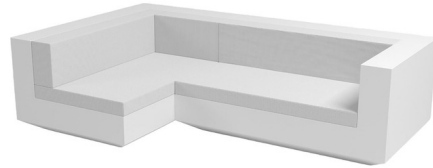

Lightology

lightology.com
866-954-4489
04-06-26

Project: _____

Company: _____

Location: _____ Fixture Type: _____

SPEC #: **VND1260418**

Approved On: _____ Approved By: _____

Vela 2 Seater Outdoor Sectional By Vondom

Description

Enjoy your well-earned rest and relaxation with the Vela Outdoor Sectional. This sleek L-shaped sectional is constructed from a polyethylene resin base with seat and back cushions upholstered in durable fabric, making it suitable for both indoor and outdoor use. Pair with other pieces from the Vela collection to curate the perfect lounge space.

Shown in white / nautical white

Specifications

COLOR	Nautical White
BODY FINISH	White
WATTAGE	N/A
DIMMER	N/A
DIMENSIONS	102.25"W x 28.25"H x 63"D
BULB	N/A
COUNTRY OF ORIGIN	Spain

CLICK TO VIEW PRODUCT

Notes: