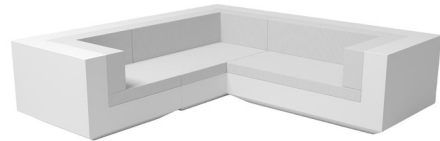

Lightology

lightology.com
866-954-4489
04-19-26

Project: _____

Company: _____

Location: _____ Fixture Type: _____

SPEC #: **VND1260419**

Approved On: _____ Approved By: _____

Vela 3 Seater Outdoor Sectional By Vondom

Description

Enjoy your well-earned rest and relaxation with the Vela Long Outdoor Sectional. This sleek L-shaped sectional is made of polyethylene resin by rotational molding with a leather-like acrylic fabric suitable for both indoor and outdoor use. This is a lightweight, highly-versatile furniture piece that adds value to any space.

Shown in white / nautical white

Specifications

COLOR	Nautical White
BODY FINISH	White
WATTAGE	N/A
DIMMER	N/A
DIMENSIONS	102.25"W x 28.25"H x 102.25"D
BULB	N/A
COUNTRY OF ORIGIN	Spain

CLICK TO VIEW PRODUCT