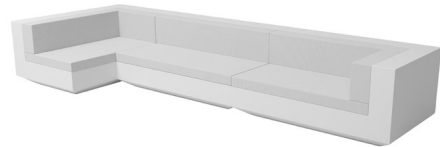

Lightology

lightology.com
866-954-4489
04-24-26

Project: _____

Company: _____

Location: _____ Fixture Type: _____

SPEC #: **VND1260420**

Approved On: _____ Approved By: _____

Vela 3 Seater Outdoor Sectional By Vondom

Description

Enjoy your well-earned rest and relaxation with the Vela Long Outdoor Sectional. This sleek L-shaped sectional is made of polyethylene resin by rotational molding with a leather-like acrylic fabric suitable for both indoor and outdoor use. This is a lightweight, highly-versatile furniture piece that adds value to any space.

Shown in white / nautical white

Specifications

COLOR	Nautical White
BODY FINISH	White
WATTAGE	N/A
DIMMER	N/A
DIMENSIONS	165"W x 28.25"H x 63"D
BULB	N/A
COUNTRY OF ORIGIN	Spain

Technical Information

PRODUCT DIMENSIONS	Seat Height: 15.75"
--------------------	---------------------