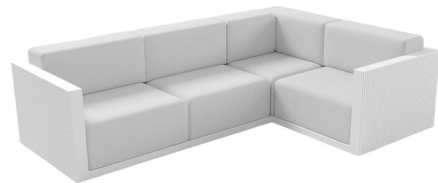

Lightology

lightology.com
866-954-4489
04-18-26

Project: _____

Company: _____

Location: _____ Fixture Type: _____

SPEC #: **VND1260426**

Approved On: _____ Approved By: _____

Gatsby 4 Seater Outdoor Sectional By Vondom

Description

The Gatsby Modular Sofa was inspired by the grandeur and sophistication of Art Deco designs with a modern update. The sides and back of the sofa sport a ridged texture evocative of Art Deco light fixtures, while its blocky silhouette displays restraint more commonly seen in modern minimalism. Gatsby is constructed from a polyethylene resin base with seat and back cushions upholstered in acrylic fabric, making it suitable for both indoor and outdoor use. Modular sections can be reconfigured to change the sectional shape.

Shown in white / nautical white

Specifications

COLOR Nautical White
BODY FINISH White
WATTAGE N/A
DIMMER N/A
DIMENSIONS 114"W x 27.5"H x 78.5"D
BULB N/A
COUNTRY OF ORIGIN Spain

Technical Information

PRODUCT DIMENSIONS Seat Height: 17.75"