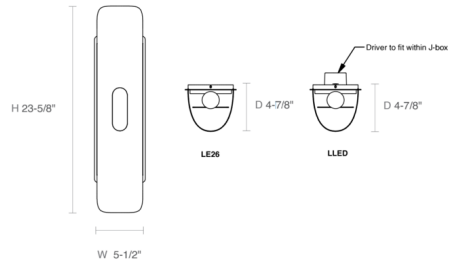

Lightology

lightology.com
866-954-4489
04-22-26

Project: _____
Company: _____
Location: _____ Fixture Type: _____
SPEC #: **BRC1260429**
Approved On: _____ Approved By: _____

Lupe Wall Sconce By Bruck

Description

Faint lines paired with organic texture in the Lupe Wall Sconce use its natural material to create a minimalist, modern effect. The shade is a panel of wood veneer that's bent into a tall half-oval around the wall plate. An opening in the front allows for the interior wood color to show through and for a peek of ambient light to shine anywhere around your home. Bruck's WEP (Wood Ecological Project) collection specializes in sustainable, natural wood luminaires. Every made to order fixture's unique character is nothing short of art. WEPlight solutions help cultivate a serene environment in any space. Designed, handcrafted, and painted by master artisans with reconstructed real wood veneer from Spain and assembled in the USA. Note: LED options are 120/277 dimmable and 0-10V dimming at 10%.

Specifications

COLOR	.....	Ash
BODY FINISH	.....	Ash
WATTAGE	.....	120W
DIMMER	.....	Standard 120V
DIMENSIONS	.....	5.5"W x 23.6"H x 4.9"D
BULB NOT INCLUDED	.....	2 x A19/Medium (E26)/60W/120V Incandescent
OTHER BULB OPTIONS	.....	2 x A19/Medium (E26)/120V LED
COUNTRY OF ORIGIN	.....	Spain

Shown in ash / ash

CLICK TO VIEW PRODUCT

Notes: