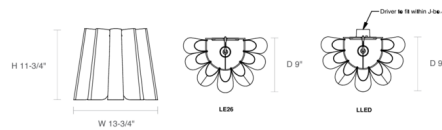

Description

A two-sided wood veneer section is fused with a malleable center panel for strength and flexibility to create a work of art in the Renata Wall Light. Bruck's WEP (Wood Ecological Project) collection specializes in sustainable, natural wood luminaires. Every made to order fixture's unique character is nothing short of art. WEPlight solutions help cultivate a serene environment in any space. Designed, handcrafted, and painted by master artisans with reconstructed real wood veneer from Spain and assembled in the USA. Note: LED options are 120/277V dimmable and 0-10V dimming at 10%.

Shown in yellow / ash

Specifications

COLOR	Ash
BODY FINISH	Yellow
WATTAGE	11W
DIMMER	Standard 120V
DIMENSIONS	13.75"W x 11.75"H x 9"D
BULB NOT INCLUDED	1 x A19/Medium (E26)/11W/120V LED
COUNTRY OF ORIGIN	Spain