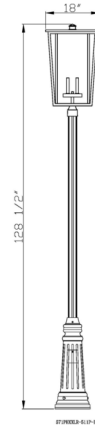

### Description

Bring an enticing mixed motif design to an exterior space with this classic Seoul Outdoor Post Light with Round Post/Decorative Base. Topped with a geometric-inspired design featuring black finish aluminum and specially cut clear glass, its chic post offers charming texture and a minimalist look.

### Specifications

COLOR . . . . . Clear  
BODY FINISH . . . . . Black  
WATTAGE . . . . . 36W  
DIMMER . . . . . Standard 120V  
DIMENSIONS . . . . . 18"L x 18"W x 128.45"H  
BULB NOT INCLUDED . . . . . 4 x B10/Candelabra (E12)/9W/120V LED  
COUNTRY OF ORIGIN . . . . . China

Shown in black / clear

CLICK TO VIEW PRODUCT

Notes: