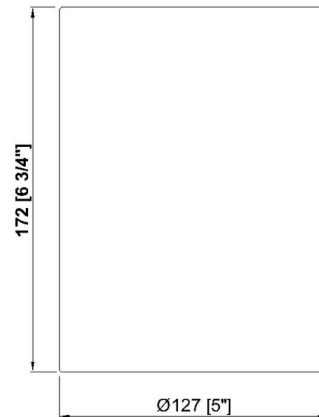

Shown in rubbed brass

Specifications

COLOR	N/A
BODY FINISH	Rubbed Brass
WATTAGE	9W
DIMMER	Standard 120V
DIMENSIONS	5"W x 6.75"H
BULB NOT INCLUDED	1 x A19/Medium (E26)/9W/120V LED
COUNTRY OF ORIGIN	India

CLICK TO VIEW PRODUCT

Notes: