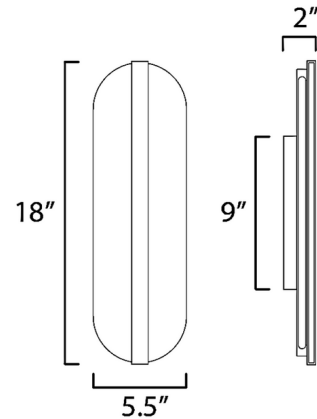

Shown in black / striae arya

CLICK TO VIEW PRODUCT

Notes: