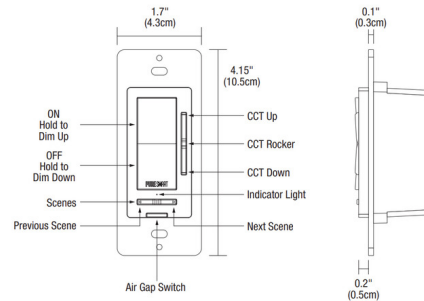

### Description

The Pure Smart Wi-Fi Room Controller works with any WiZ Connected Smart fixtures/lamps. The Room Controller grants independent adjustment of both color temperature and intensity, as well as scene selection for Single Channel/Static, Tunable White, and TruColor RGBTW Fixtures. Four preset scenes can be associated with the room controller via the WiZ App. Custom scenes can be created using multiple layers of light, colors, and can include Pure Smart Wi-Fi Dimmer and Switch as well. No Hub required. Communicates to the WiZ app and WiZ Pro Dashboard through connection to 2.4GHz Wi-Fi and the cloud. Room Controller communicates with fixtures directly on the Local Area Network allowing for control even if the Wi-Fi goes down. Compatible with WiZ Connected fixtures only. Note: Compatible with decorator style wall plate (sold separately).

### Specifications

COLOR	N/A
BODY FINISH	White
WATTAGE	N/A
DIMMER	N/A
DIMENSIONS	1.7"W x 4.15"H x 0.2"D
BULB	N/A

CLICK TO VIEW PRODUCT

Notes: