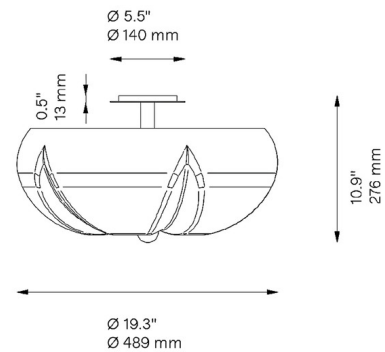

CLICK TO VIEW PRODUCT

Notes: