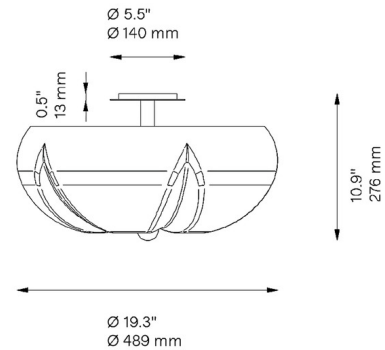

CLICK TO VIEW PRODUCT

Notes: