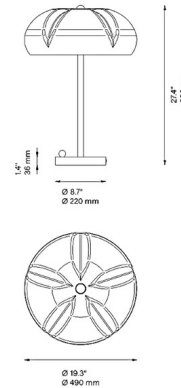

### Specifications

COLOR . . . . . Frosted  
BODY FINISH . . . . . Lacquered Burnished Brass  
WATTAGE . . . . . 15W  
DIMMER . . . . . Included  
DIMENSIONS . . . . . 19.3"W x 27.4"H  
BULB INCLUDED . . . . . 3 x B10/Candelabra (E12)/5W/120V LED

### Technical Information

PRODUCT DIMENSIONS . . . . . Cord: 118.1"  
LAMP COLOR . . . . . CCT Select  
LUMENS/WATT . . . . . 132.00  
LUMINOUS FLUX . . . . . 660 lumens

Shown in lacquered burnished brass / frosted