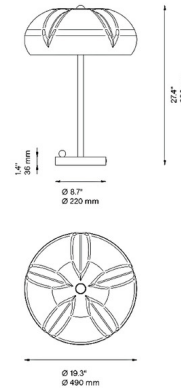

CLICK TO VIEW PRODUCT

Notes: