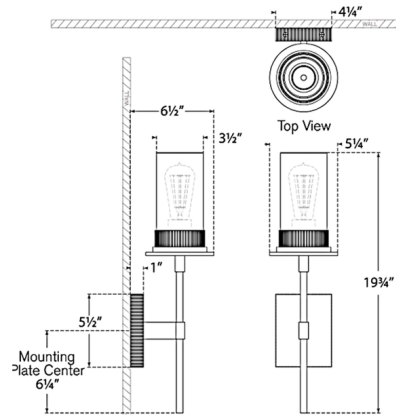

### Specifications

COLOR . . . . . White  
BODY FINISH . . . . . Warm Iron / Antique Brass  
WATTAGE . . . . . 7W  
DIMMER . . . . . Standard 120V  
DIMENSIONS . . . . . 5.25"W x 19.75"H x 6.5"D  
BULB NOT INCLUDED . . . . . 1 x Edison ST-Shape/Medium (E26)/7W/120V LED