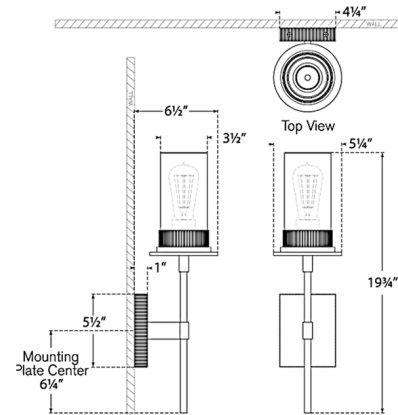

By Visual Comfort Signature

Description

The Beza Wall Sconce is inspired by the beauty of traditional candles. The clean, simple frame holds a hurricane glass diffuser that casts a warm glow of light across your room.

Shown in warm iron / antique brass / white

Specifications

COLOR White
 BODY FINISH Warm Iron / Antique Brass
 WATTAGE 7W
 DIMMER Standard 120V
 DIMENSIONS 5.25"W x 19.75"H x 6.5"D
 BULB NOT INCLUDED 1 x Edison ST-Shape/Medium (E26)/7W/120V LED